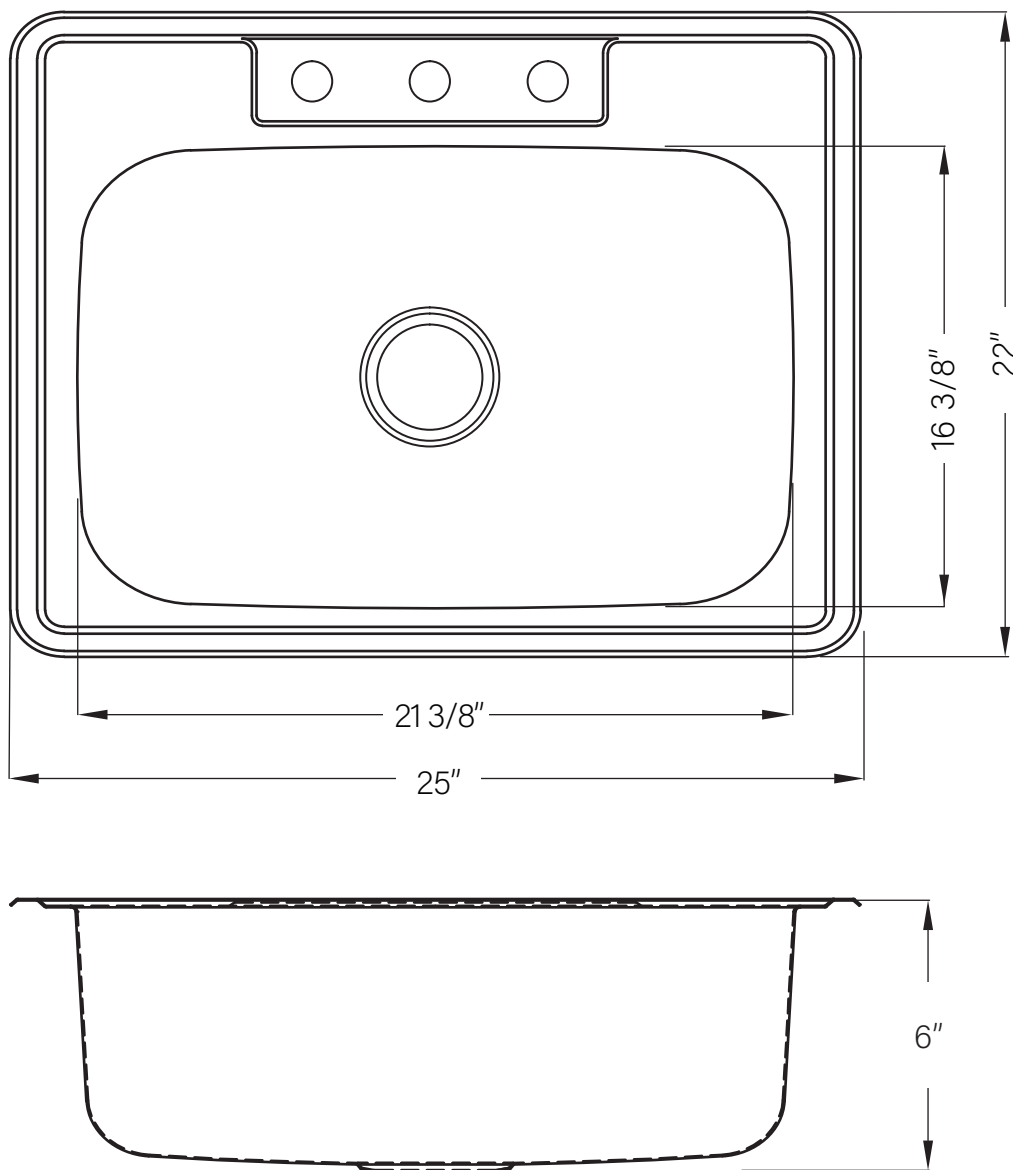

**DIMENSIONS/TECHNICAL DATA**

# Drop in - Equal Double Bowl Stainless Steel Sinks - S203

**ATTENTION!** Dimensions may vary by up to 3/8". It is highly recommended to pull all dimensions of actual model for installation and measuring purposes.